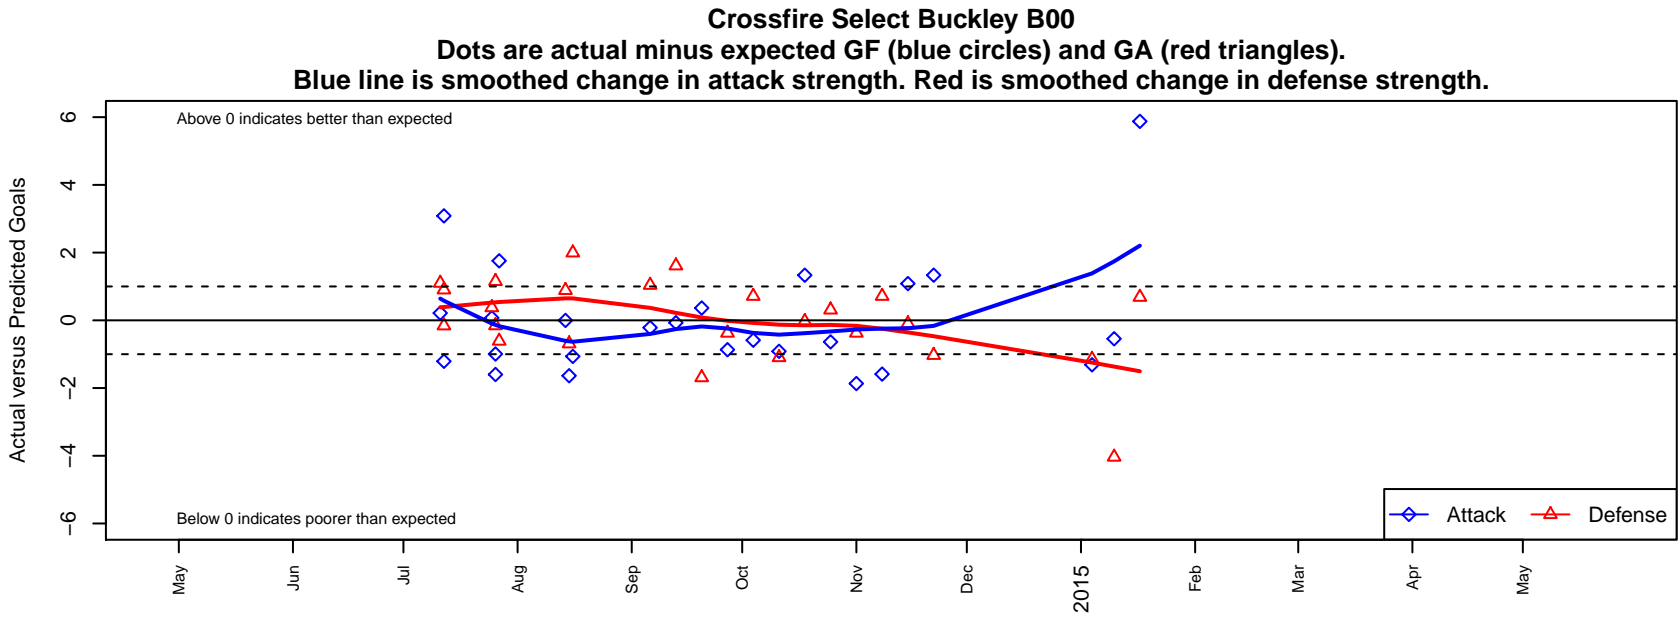

# Crossfire Select Buckley B00

Crossfire Select SC  
 Redmond, WA  
 B00 total strength=1044  
 attack=3.33 defense=1.62  
 fall league = NPSL B14D2

alt names used:  
 CROSSFIRE SELECT BUCKLEY 00 U14 (WA)  
 Crossfire Select Buckley BU14  
 Crossfire Select B00-Buckley  
 CROSSFIRE SELECT BUCKLEY 00 U14 (WA)  
 Crossfire Select B00 Buckley

Venues played:  
 2014 Kent Cornucopia Cup U14 Gold U14  
 2014 Crossfire Select Cup BU14 Silver  
 2014 Bigfoot Silver U14  
 2014 NPSL B14D2  
 2014 Founders Cup B00

**attack and defense variance (black dot)  
relative to other teams  
and top 10 in region**