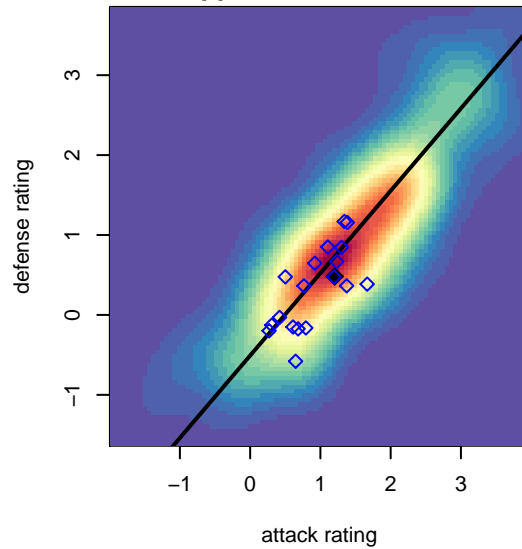

**attack and defense rating
relative to others at age
and all opponents in last 13 months**