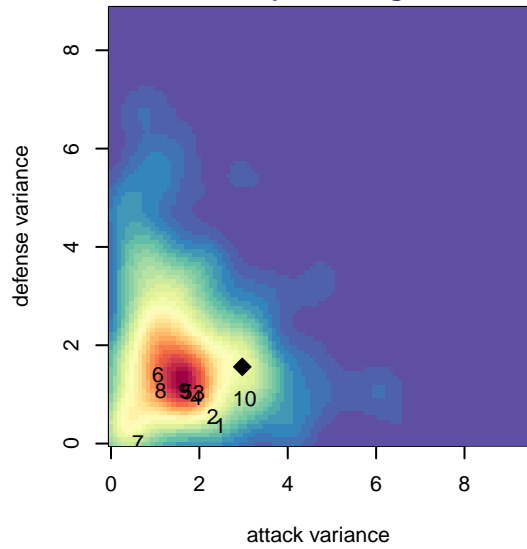

# Crossfire Select Buckley B00

Crossfire Select SC  
 Redmond, WA  
 B00 total strength=1044  
 attack=3.33 defense=1.62  
 fall league = NPSL B14D2

alt names used:  
 CROSSFIRE SELECT BUCKLEY 00 U14 (WA)  
 Crossfire Select Buckley BU14  
 Crossfire Select B00-Buckley  
 CROSSFIRE SELECT BUCKLEY 00 U14 (WA)  
 Crossfire Select B00 Buckley

Venues played:  
 2014 Kent Cornucopia Cup U14 Gold U14  
 2014 Crossfire Select Cup BU14 Silver  
 2014 Bigfoot Silver U14  
 2014 NPSL B14D2  
 2014 Founders Cup B00

**attack and defense variance (black dot)  
relative to other teams  
and top 10 in region**