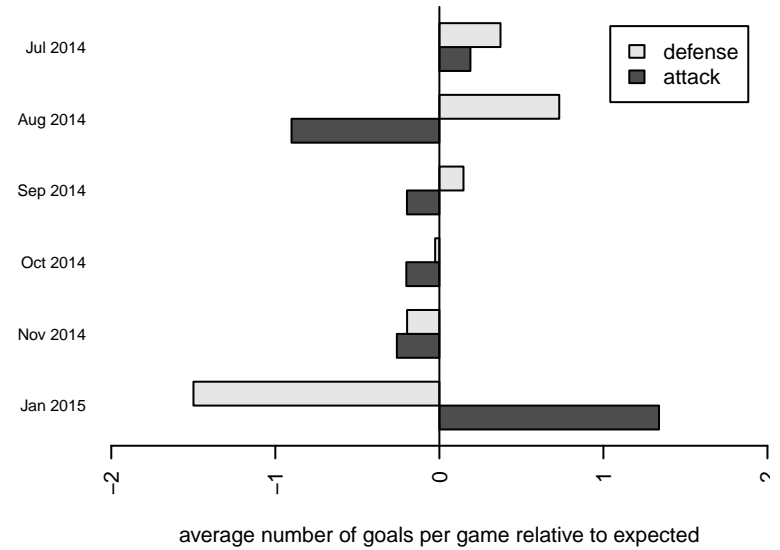

Performance relative to 13 month average