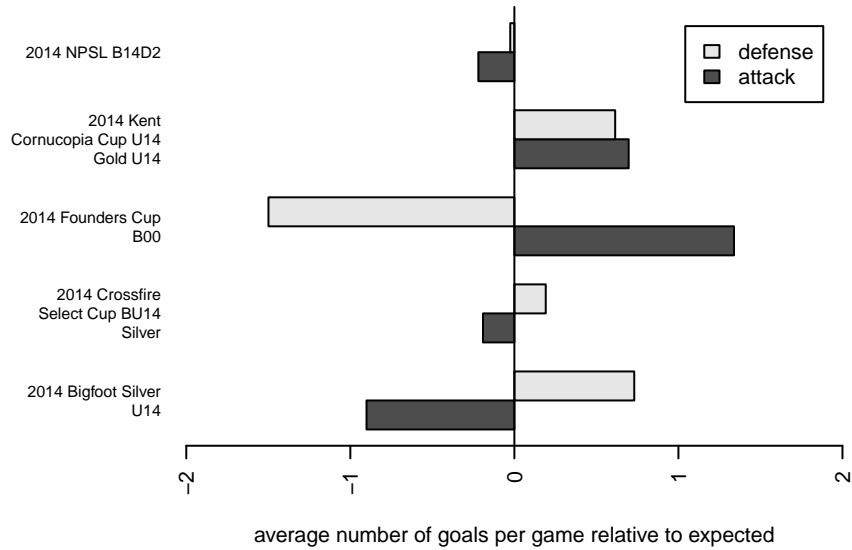

Performance relative to 13 month average