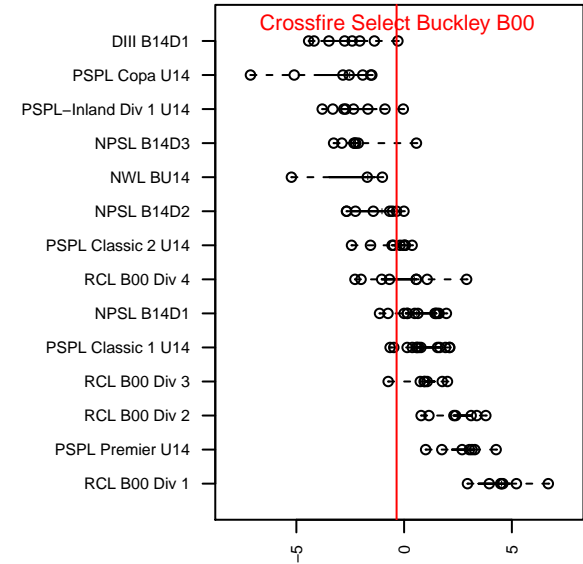

**attack and defense rating
relative to others at age
and all opponents in last 13 months**